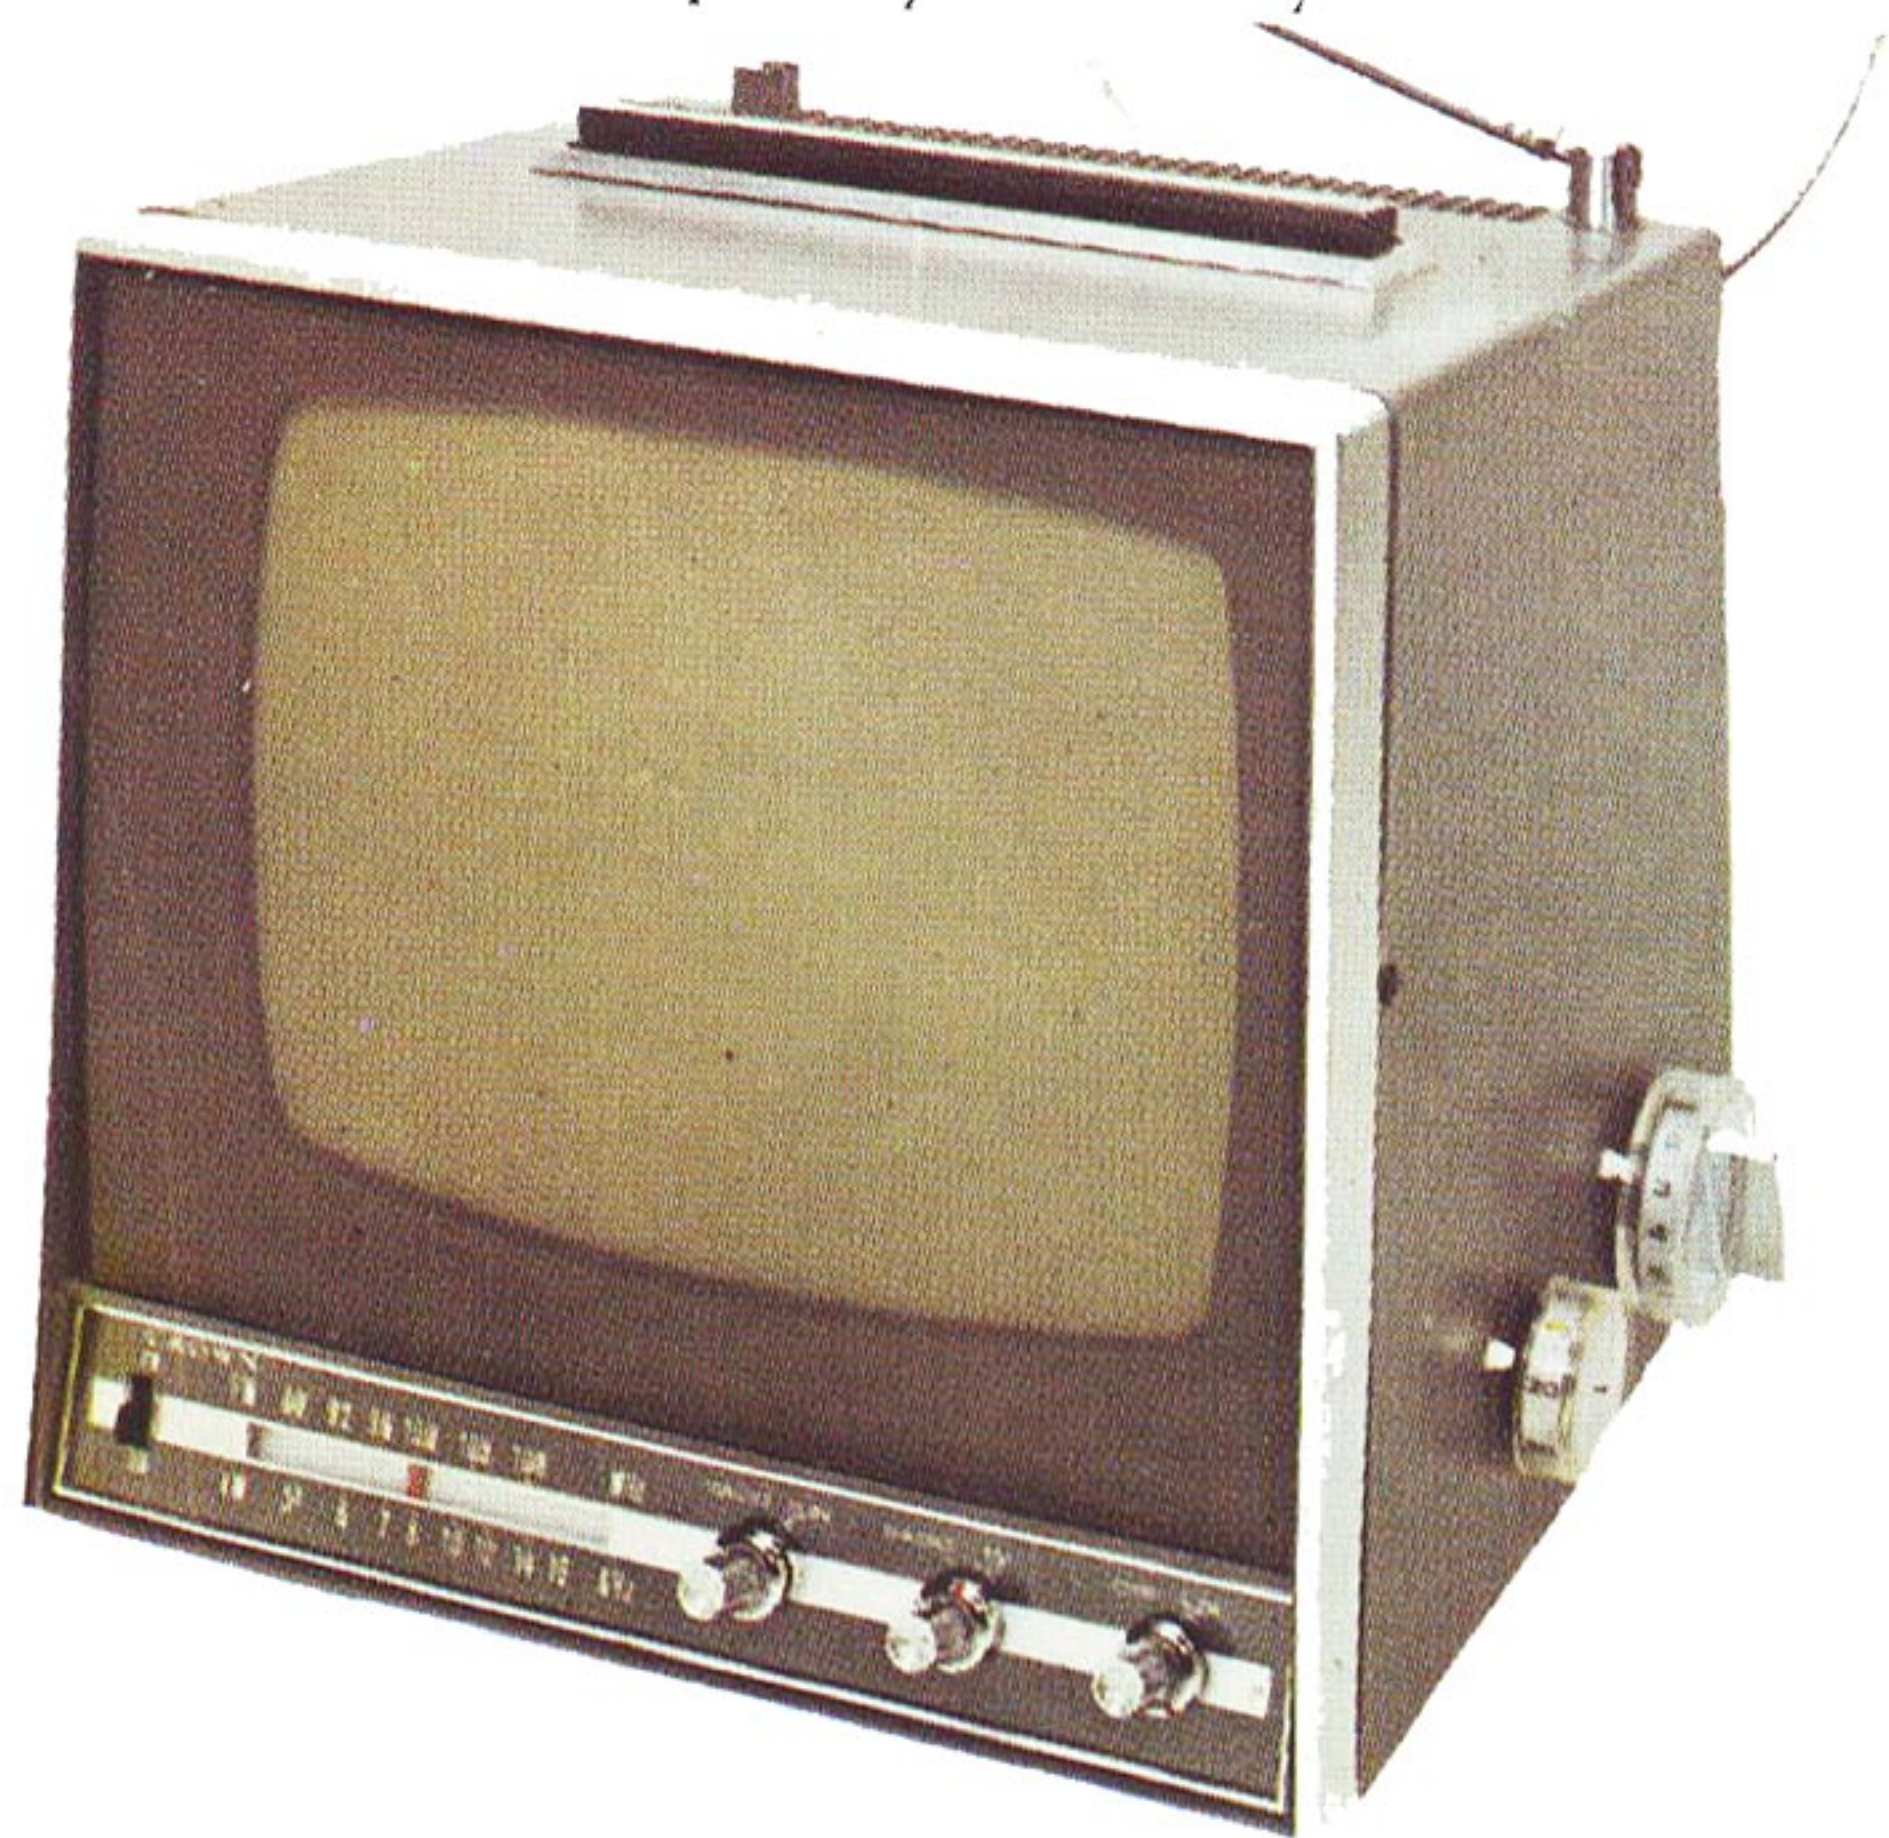

9TV-301. Here's a personal TV/Radio combination that will give you its very best indoors or outdoors. With a 9" (diagonal) tinted glare-free screen you can see your favorite programs even under the midday sun. The radio delivers AM and FM and the TV pulls in all VHF and UHF channels. For home use it works off AC and for travelling there's an optional clip-on battery. Employs both Automatic Gain Control and Automatic Frequency Control for stability. Carrying handle retracts into cabinet. The 9TV-301 weighs 12.1 lbs.