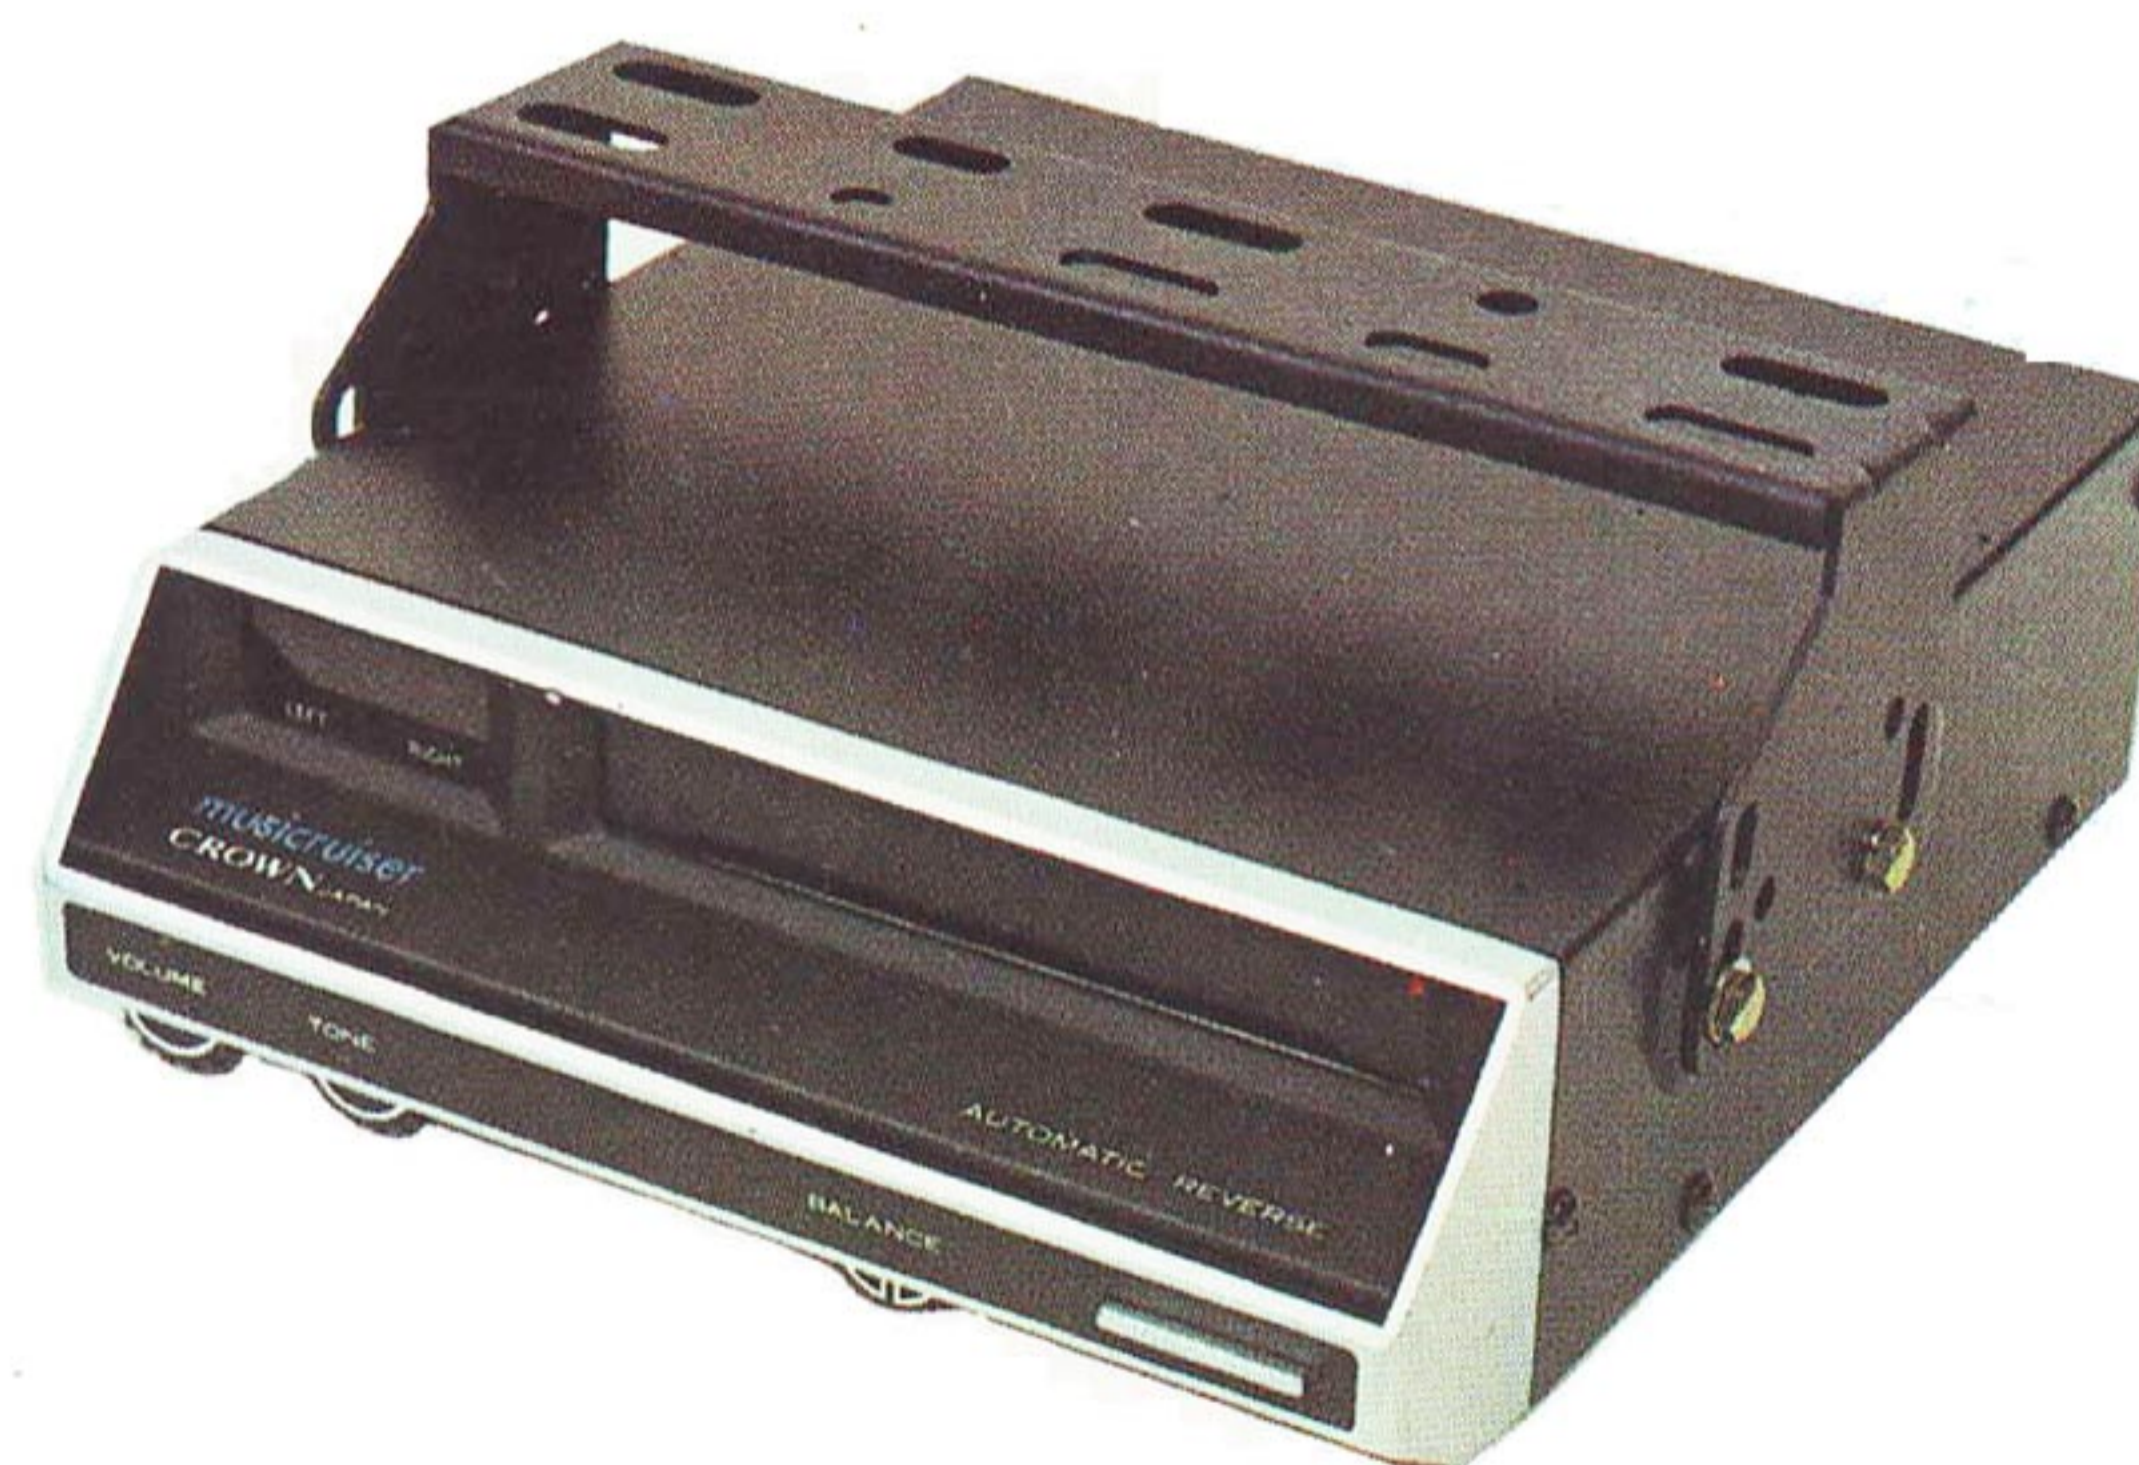

Flawless stereo recordings with the quality cassette from remote control ON/OFF mike or directly from the sensitive AM/FM radio.

CSC-505FW. Here's the perfect portable stereo combination! You get a stereo cassette recorder and a sensitive AM/FM/FM stereo radio and two detachable stereo speakers and two quality mikes! All solid state with 24 transistors. (10-transistors radio) Piano-key push button stereo cassette controls for easy, accurate recording from remote control ON/OFF mikes or directly from the 2-band radio! Radio features new wide dial for quick tuning of AM, FM and Multiplex stations. Rich 15 watt output with 100-10,000 Hz response. Fold-away carrying handle. Truly portable, 11 lbs. Truly versatile, AC/battery operation.

CSC-1800. Presenting the Musicruiser, a truly superior car stereo cassette system! Instant loading and eject with the proven "Staar" system. And unlike ordinary units, this CROWN technological marvel features automatic reverse. You do nothing. The Musicruiser automatically plays the reverse side. And then automatically ejects the cassette! A special motor assures constant tape speed for the most realistic stereo ever! Red lights signal tape direction. Sturdily built and attractively designed. Extra-large 15 watt output. High power and high fidelity are now yours in a car stereo system. Matching CSP-11 speakers are optional.