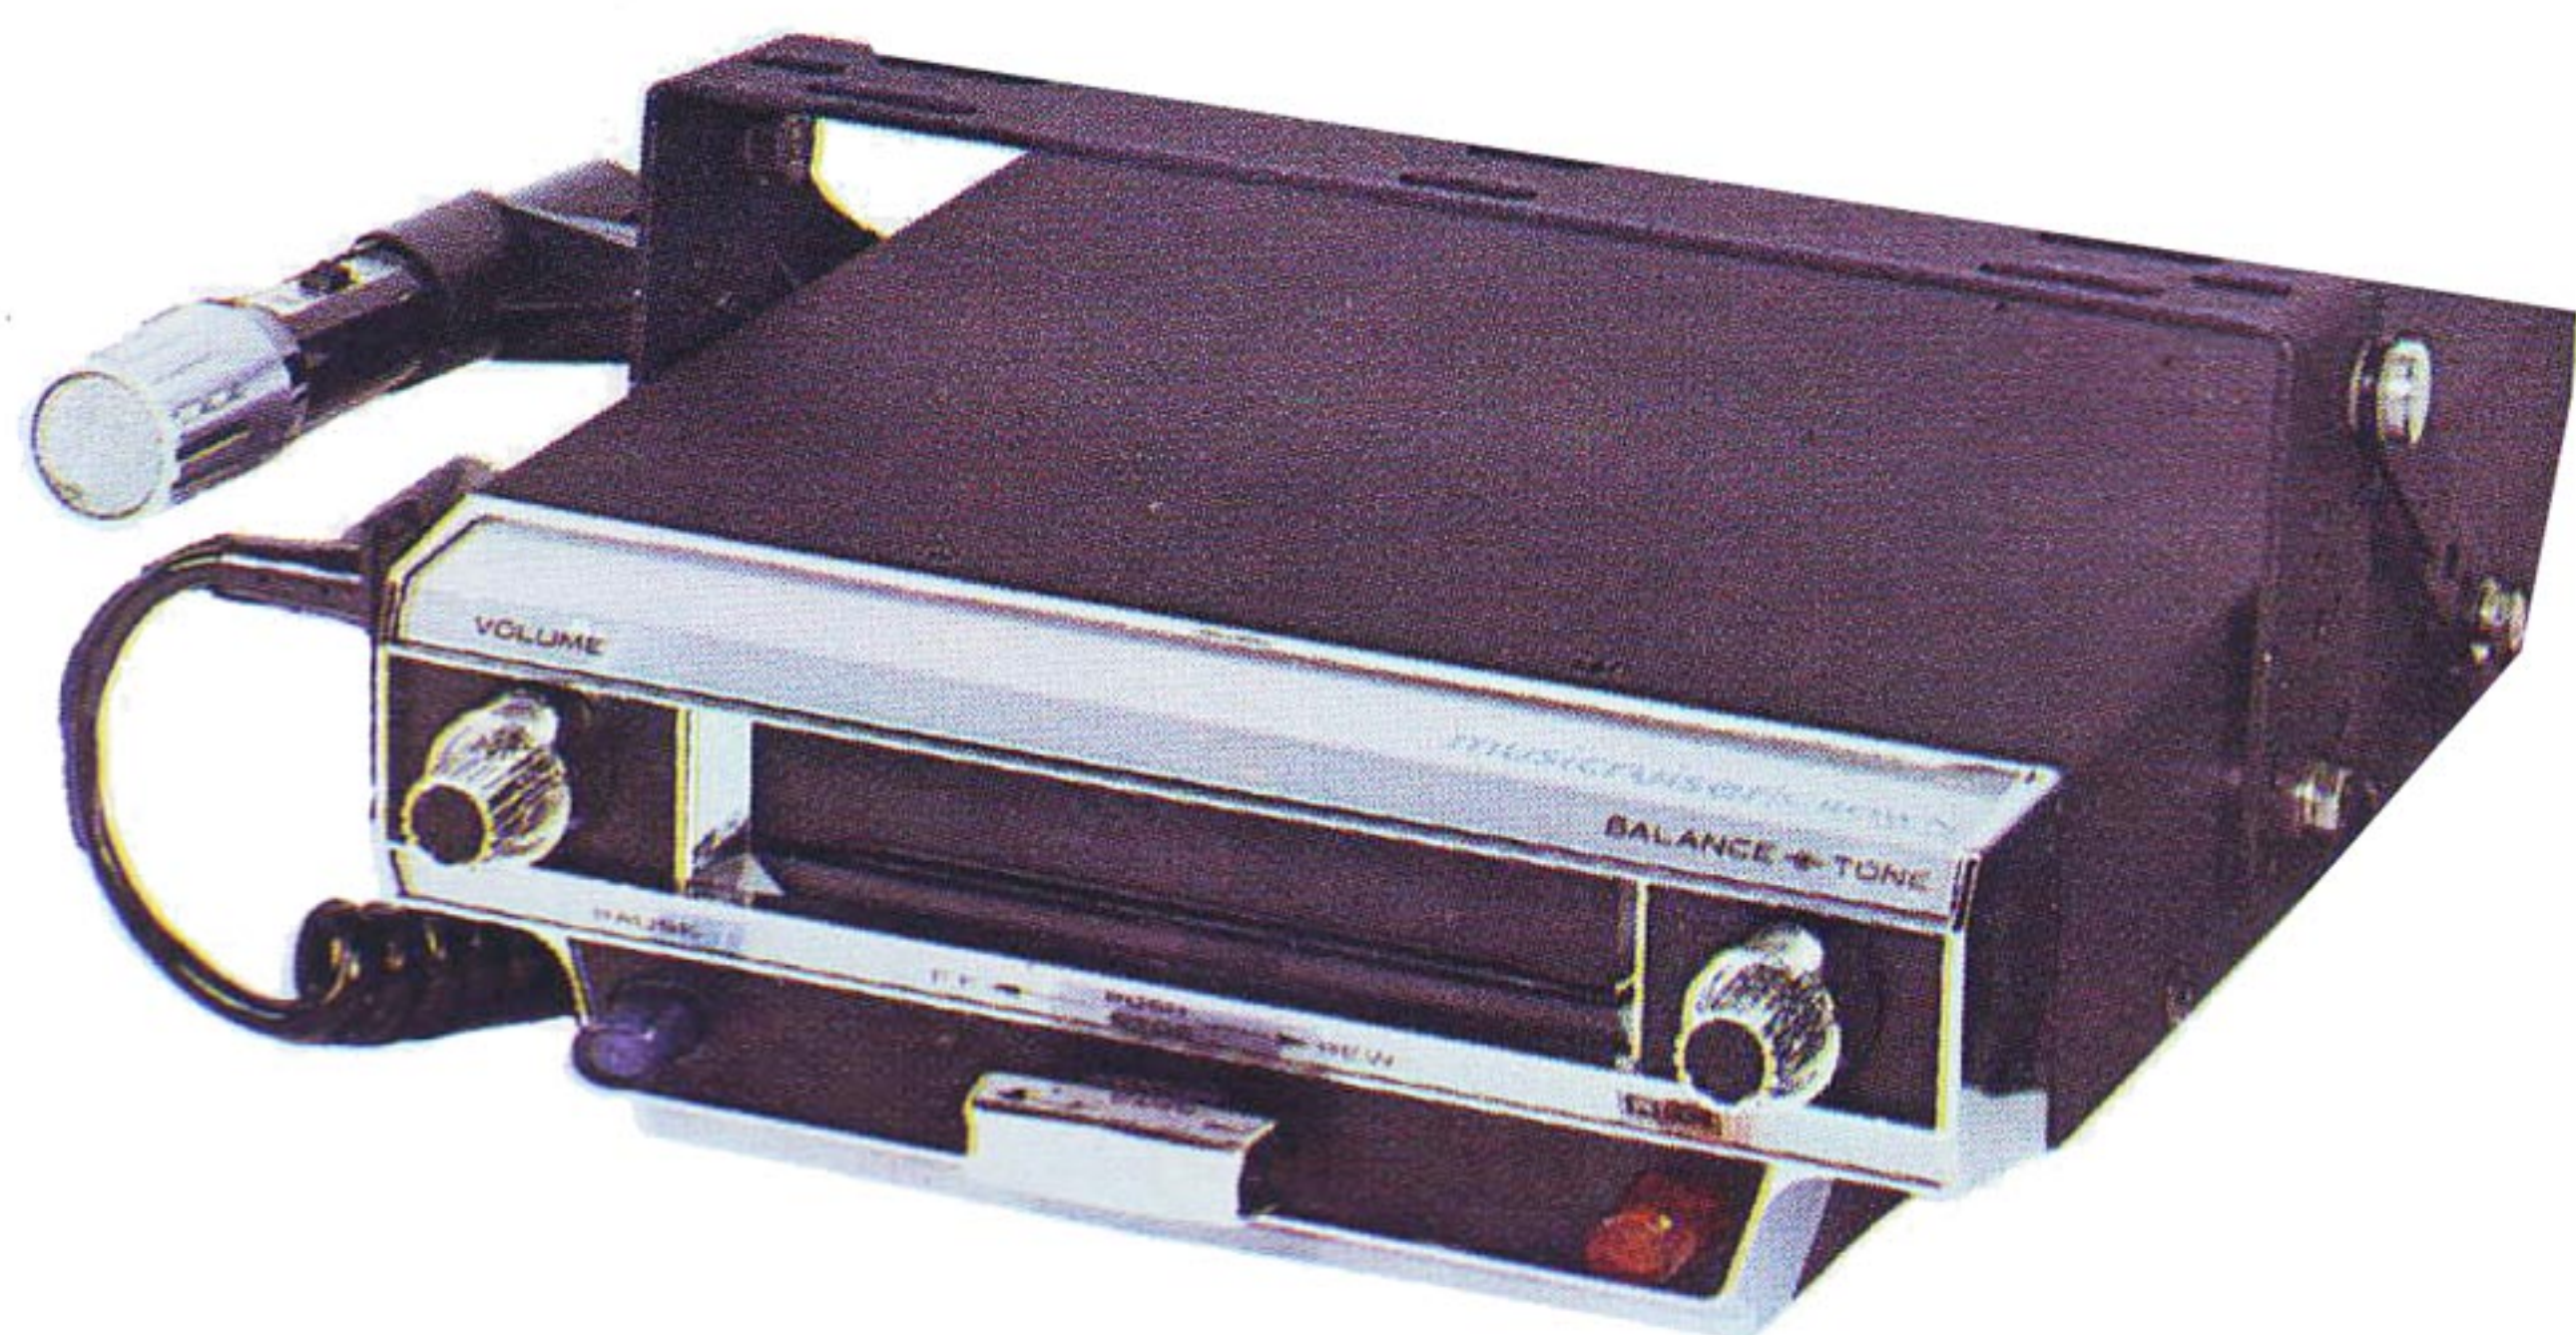

MUSICRUISER

CSC-1500. An exceptionally neat car cassette player/recorder with a special "Starr" loading mechanism. Because this mechanism automatically plays cassettes, ejects them and cuts off power, the motorist has far safer and easier control than usual. Plays stereo or mono vividly. Useful quality features include illuminated chamber opening, "Pause" button that stops and starts the tape without removing the cassette, and "Record" button that functions as a record level indication lamp. Slim, compact design. Easy mounting. Recording mike with remote control ON/OFF switch included. Full 15 watt output. CSP-11 speakers optional.