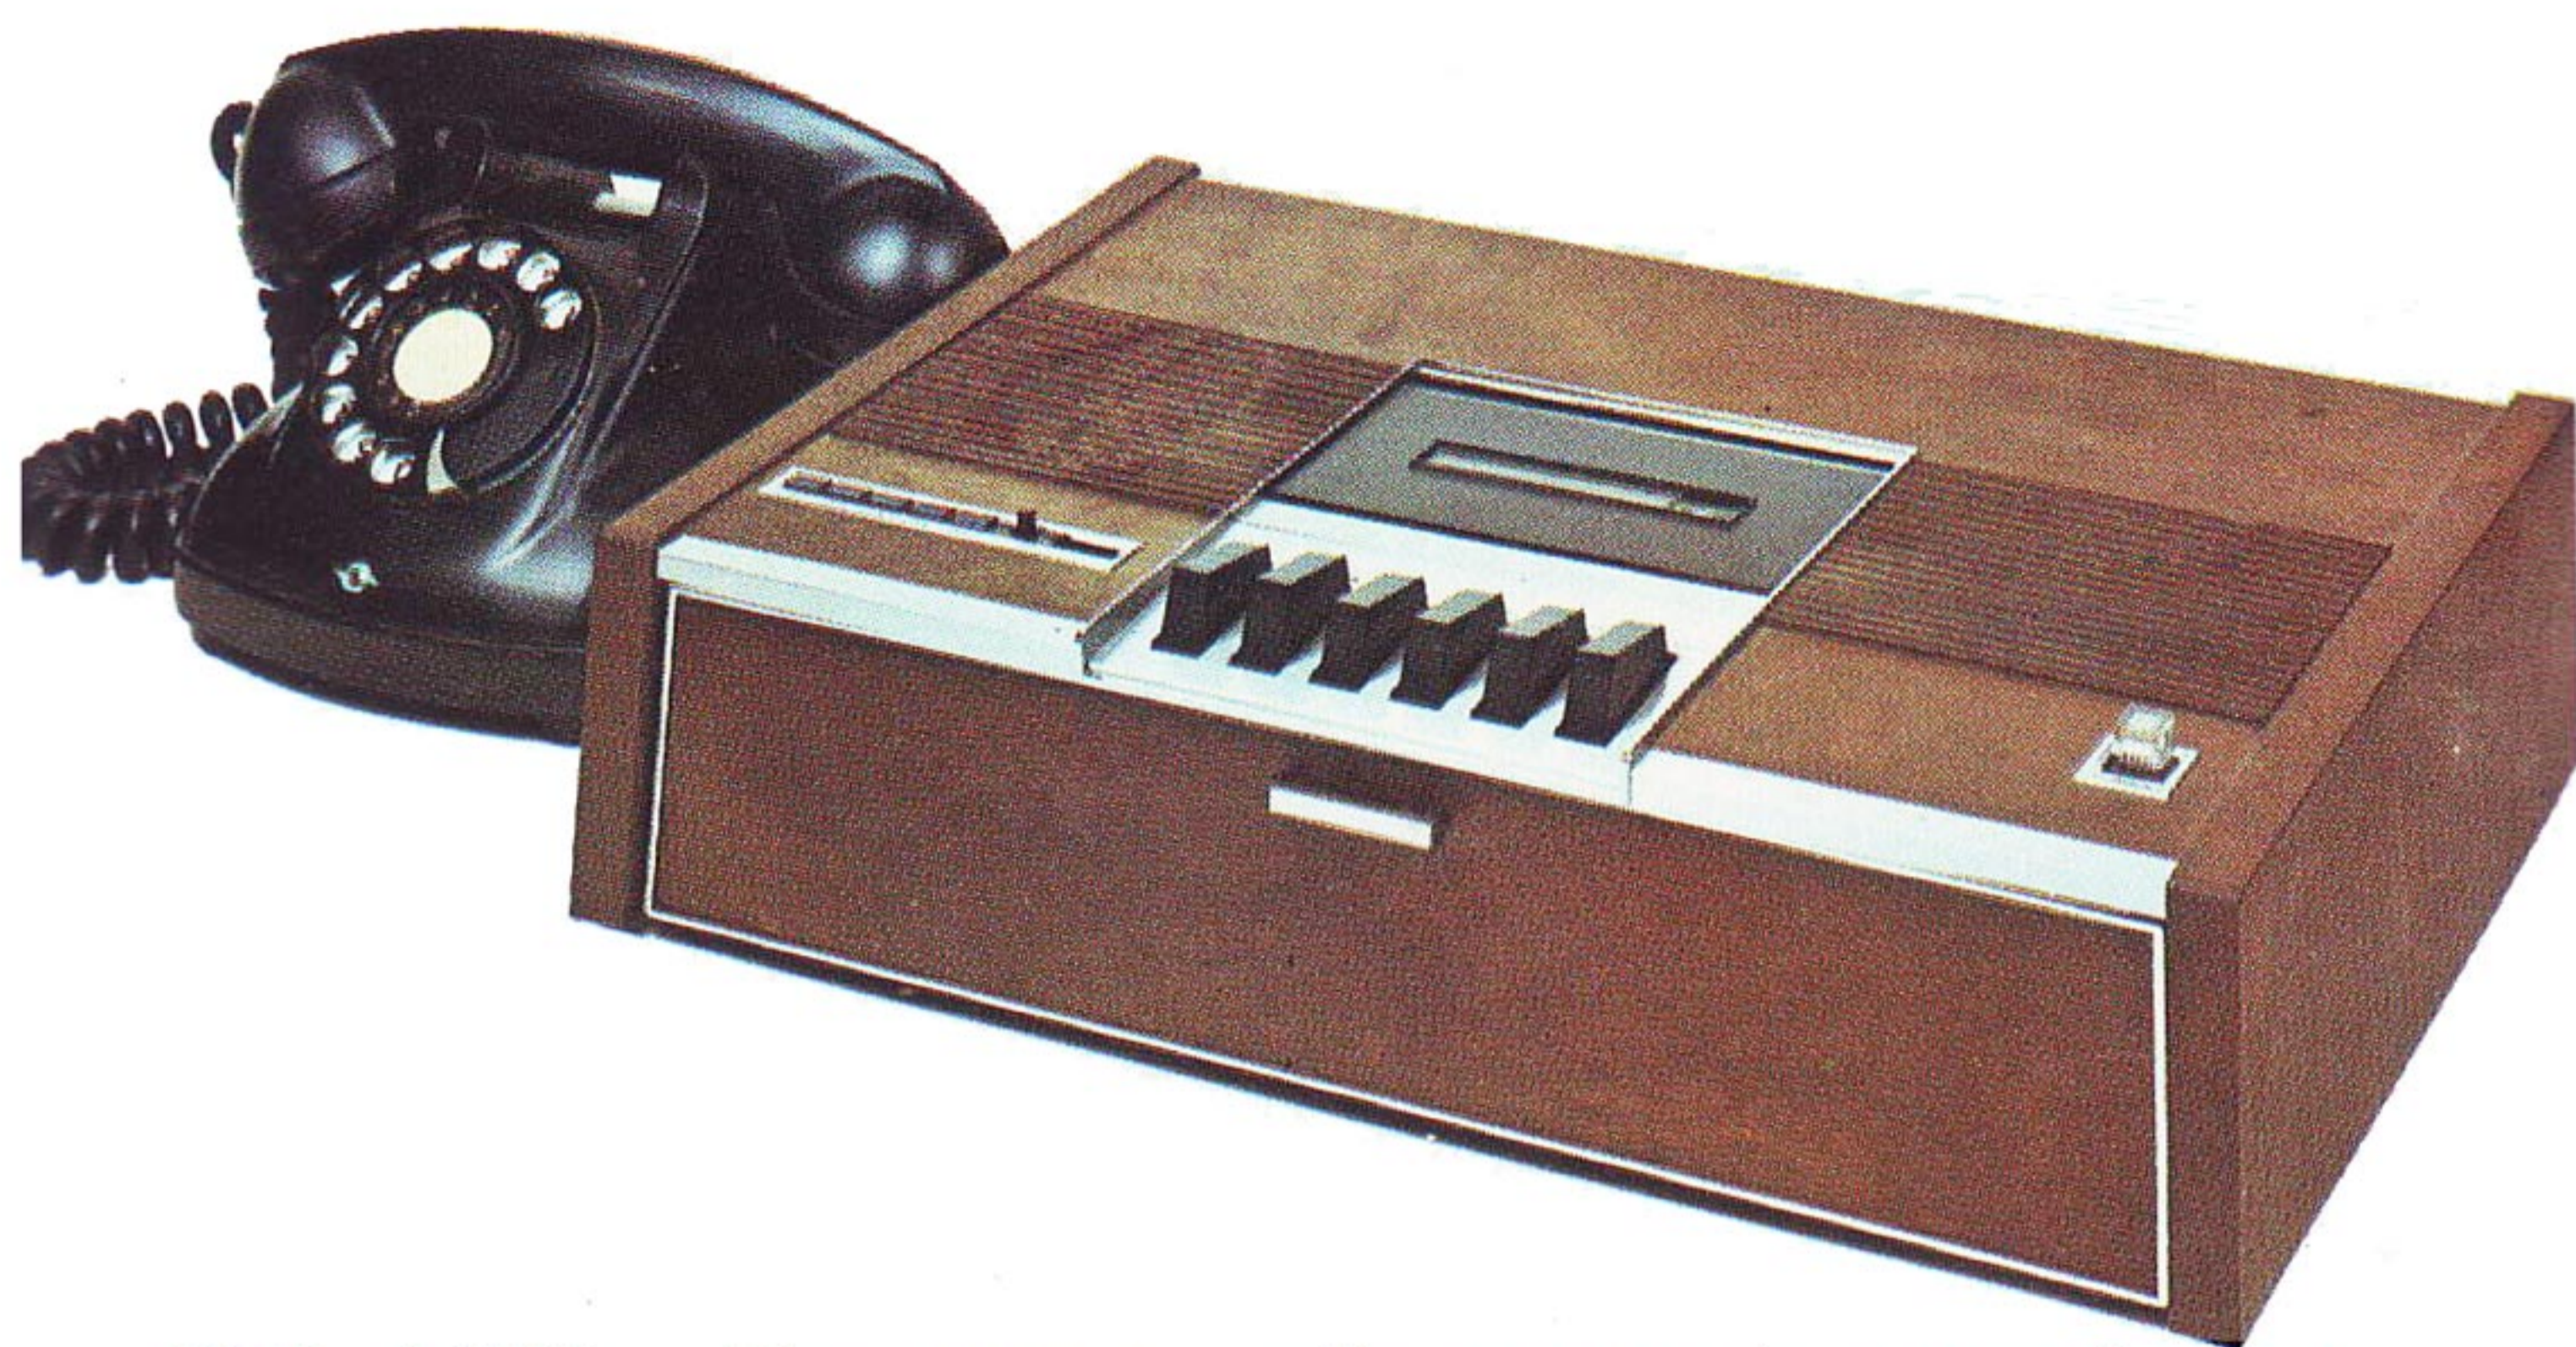

TELEPHONE VALET

CTA-4450. The most versatile automatic answering system of them all! Never miss another telephone call again! CROWN's Telephone Valet instantly answers every single call in your own voice. Caller can then record his message. An all solid state quality cassette recorder and CROWN's automatic level control assure clear recording at all times. And a full 1500 mW output assures easy listening. Special features include choice of recording time: 0, 30, 60 or 90 seconds. "0" for answering unit only. Beep tones tell the caller his message is being recorded. In handsome wood simulated plastic cabinet. Direct or indirect coupling.