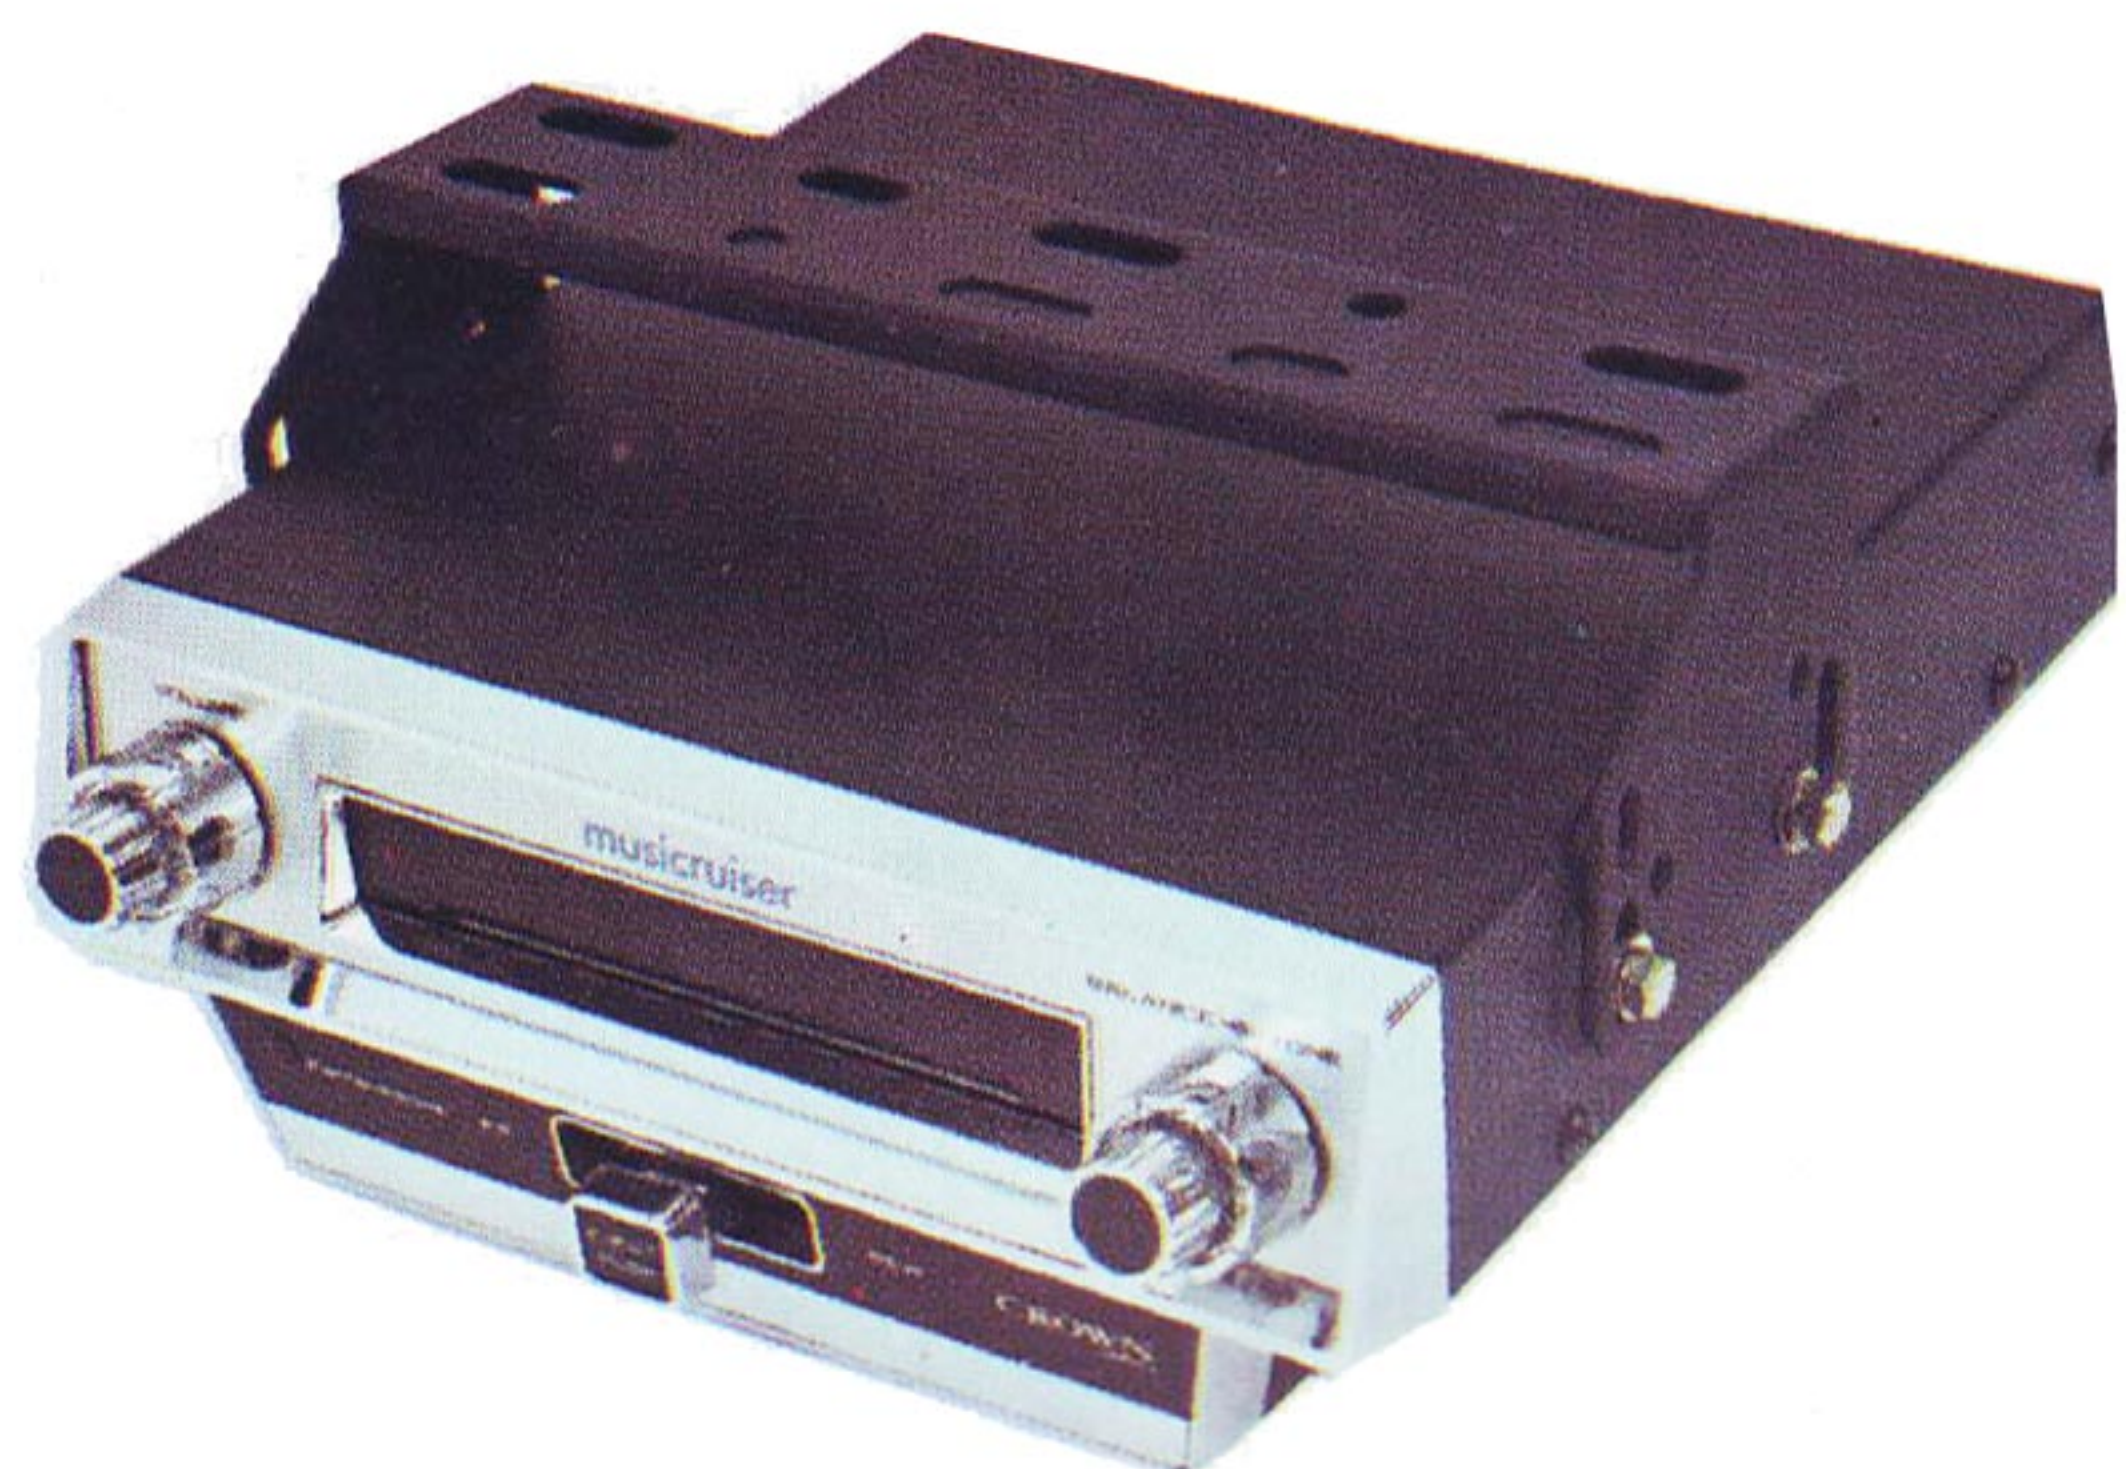

CSC-1300. Finally, a fuss-free foolproof car stereo cassette system! Here is quality car stereo with the automatic "Starr" loading ..... just pop the cassette in! That's all! When the tape is over, the cassette pops up automatically. And the power is shut off, automatically. All instant-action operation with single lever control for fast forward and rewind. Balance and tone controls for the sound you prefer and for stereo effects wherever you sit. Specially designed for reliable performance even when driving over rough roads. Stunningly styled to give a deluxe touch to the finest car. Rich 15 watt output. Matching CSP-11 speakers are optional.