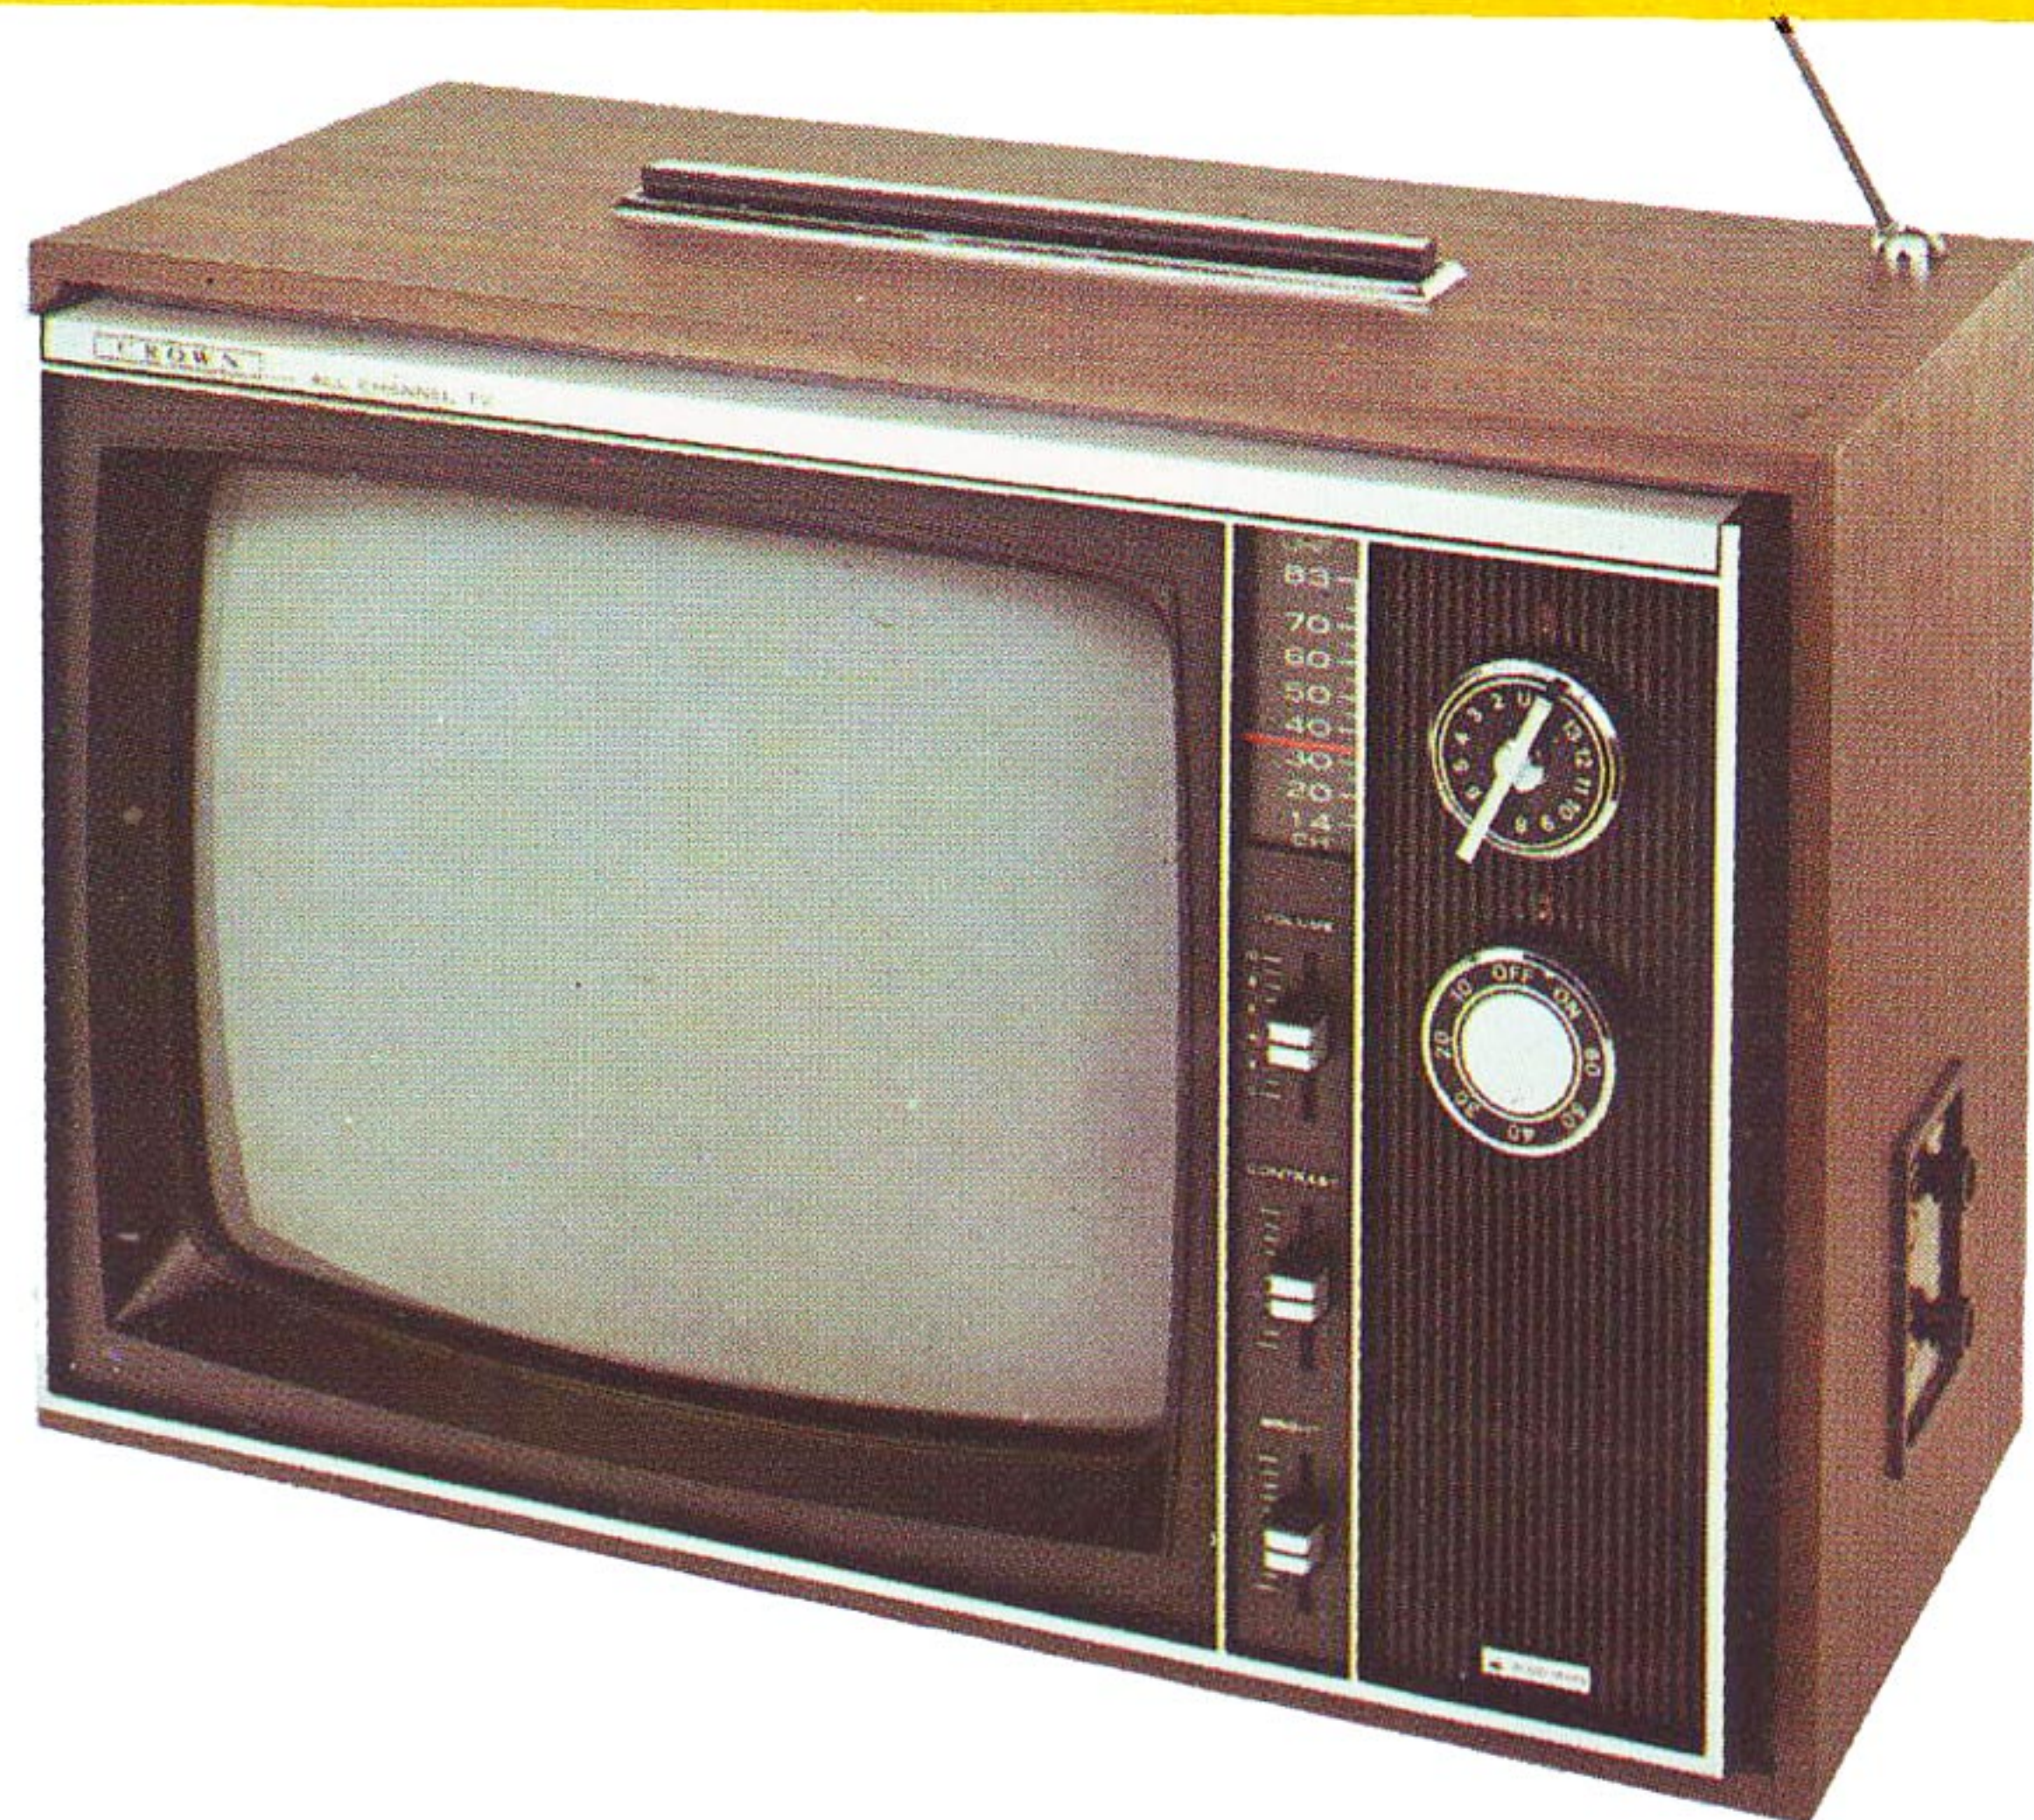

PORTABLE TELEVISION

14TV-401. This big-screen portable TV combines a very attractive design with advanced solid-state circuitry. A special feature is its self-timing device which can be set to automatically switch off the set at any time within one hour. The 13" screen (diagonal) is larger than most portables yet the unit weighs only 25.5 lbs. It can sit handsomely in the home working off AC for both UHF and VHF. AFC and AGC are included within its quality circuitry.