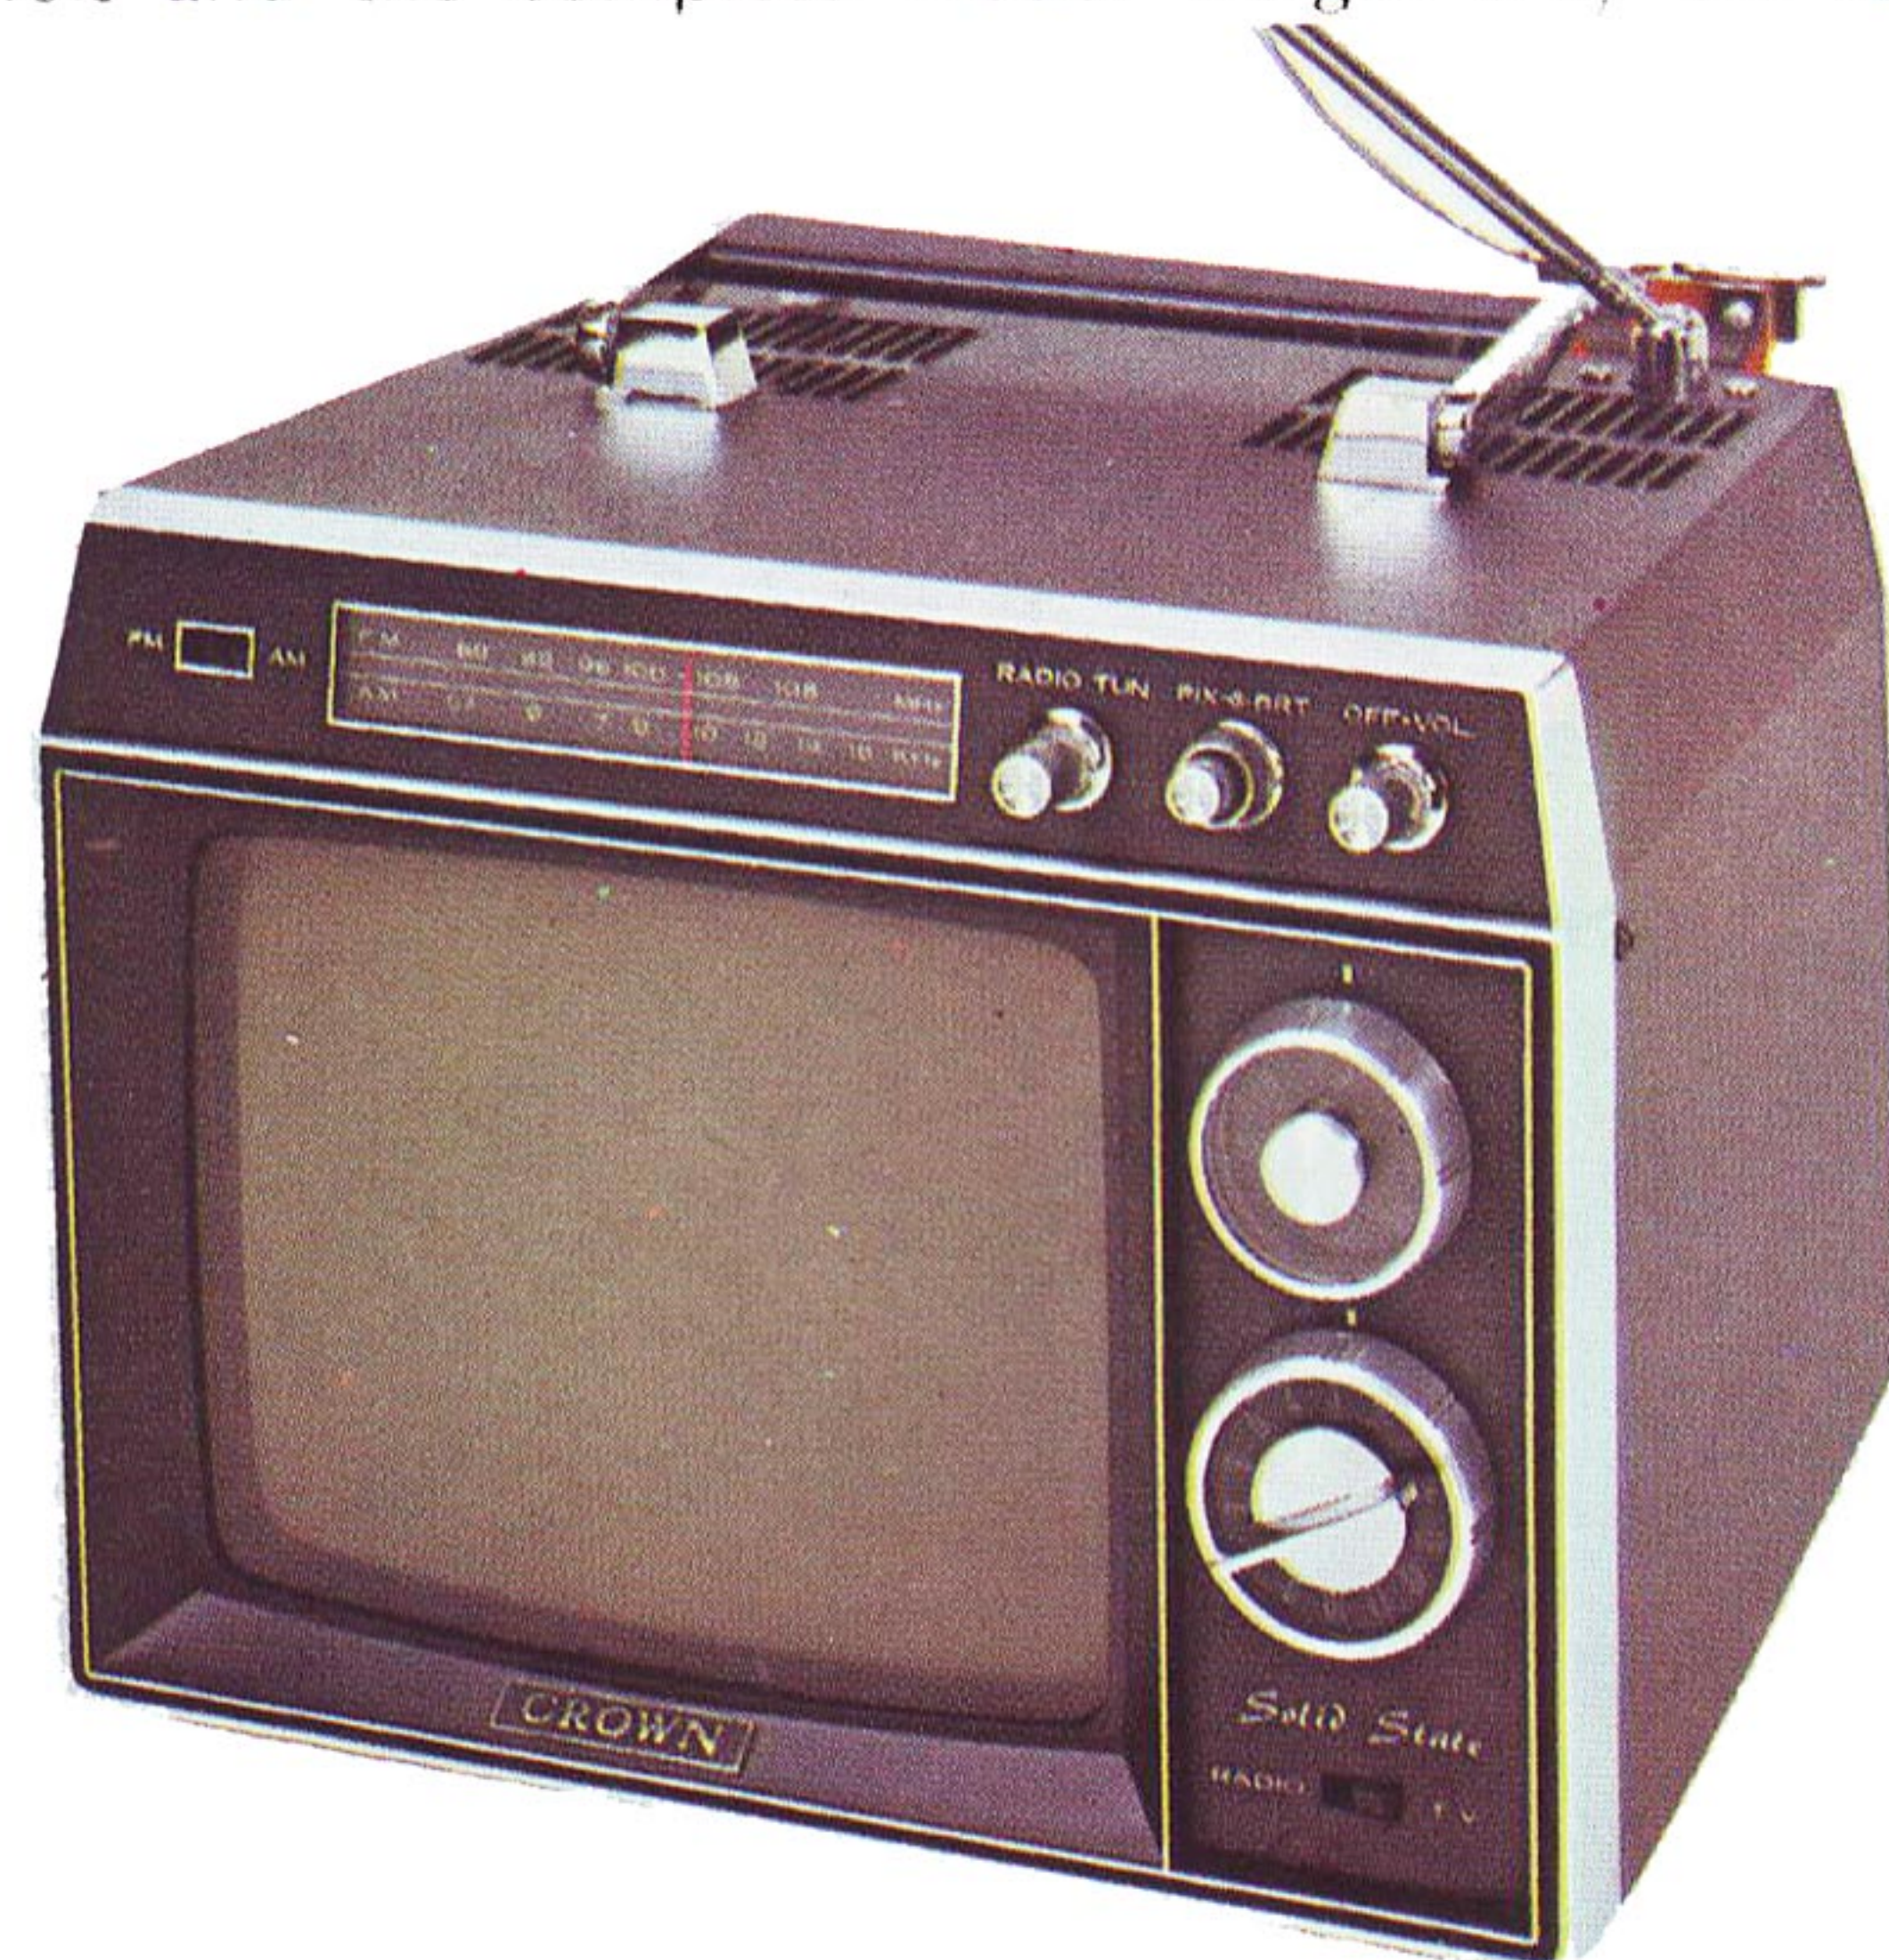

7TV-1SA. An entertaining two-in-one set, fully transistorized, light and portable. This unit features a 7" (diagonal) TV plus a sensitive 2-band radio (AM/FM). They've both been cleverly compacted into one without any extra bulk. The TV gets all VHF/UHF channels and you can take it anywhere because it has a selection of power source choices: AC, clip-on rechargeable battery pack or car/boat battery. Amazingly vivid pictures on glare-free screen. Instant TV-radio switchover. Complete with carrying handle and earphone. Weighs a featherweight 9.9 lbs.