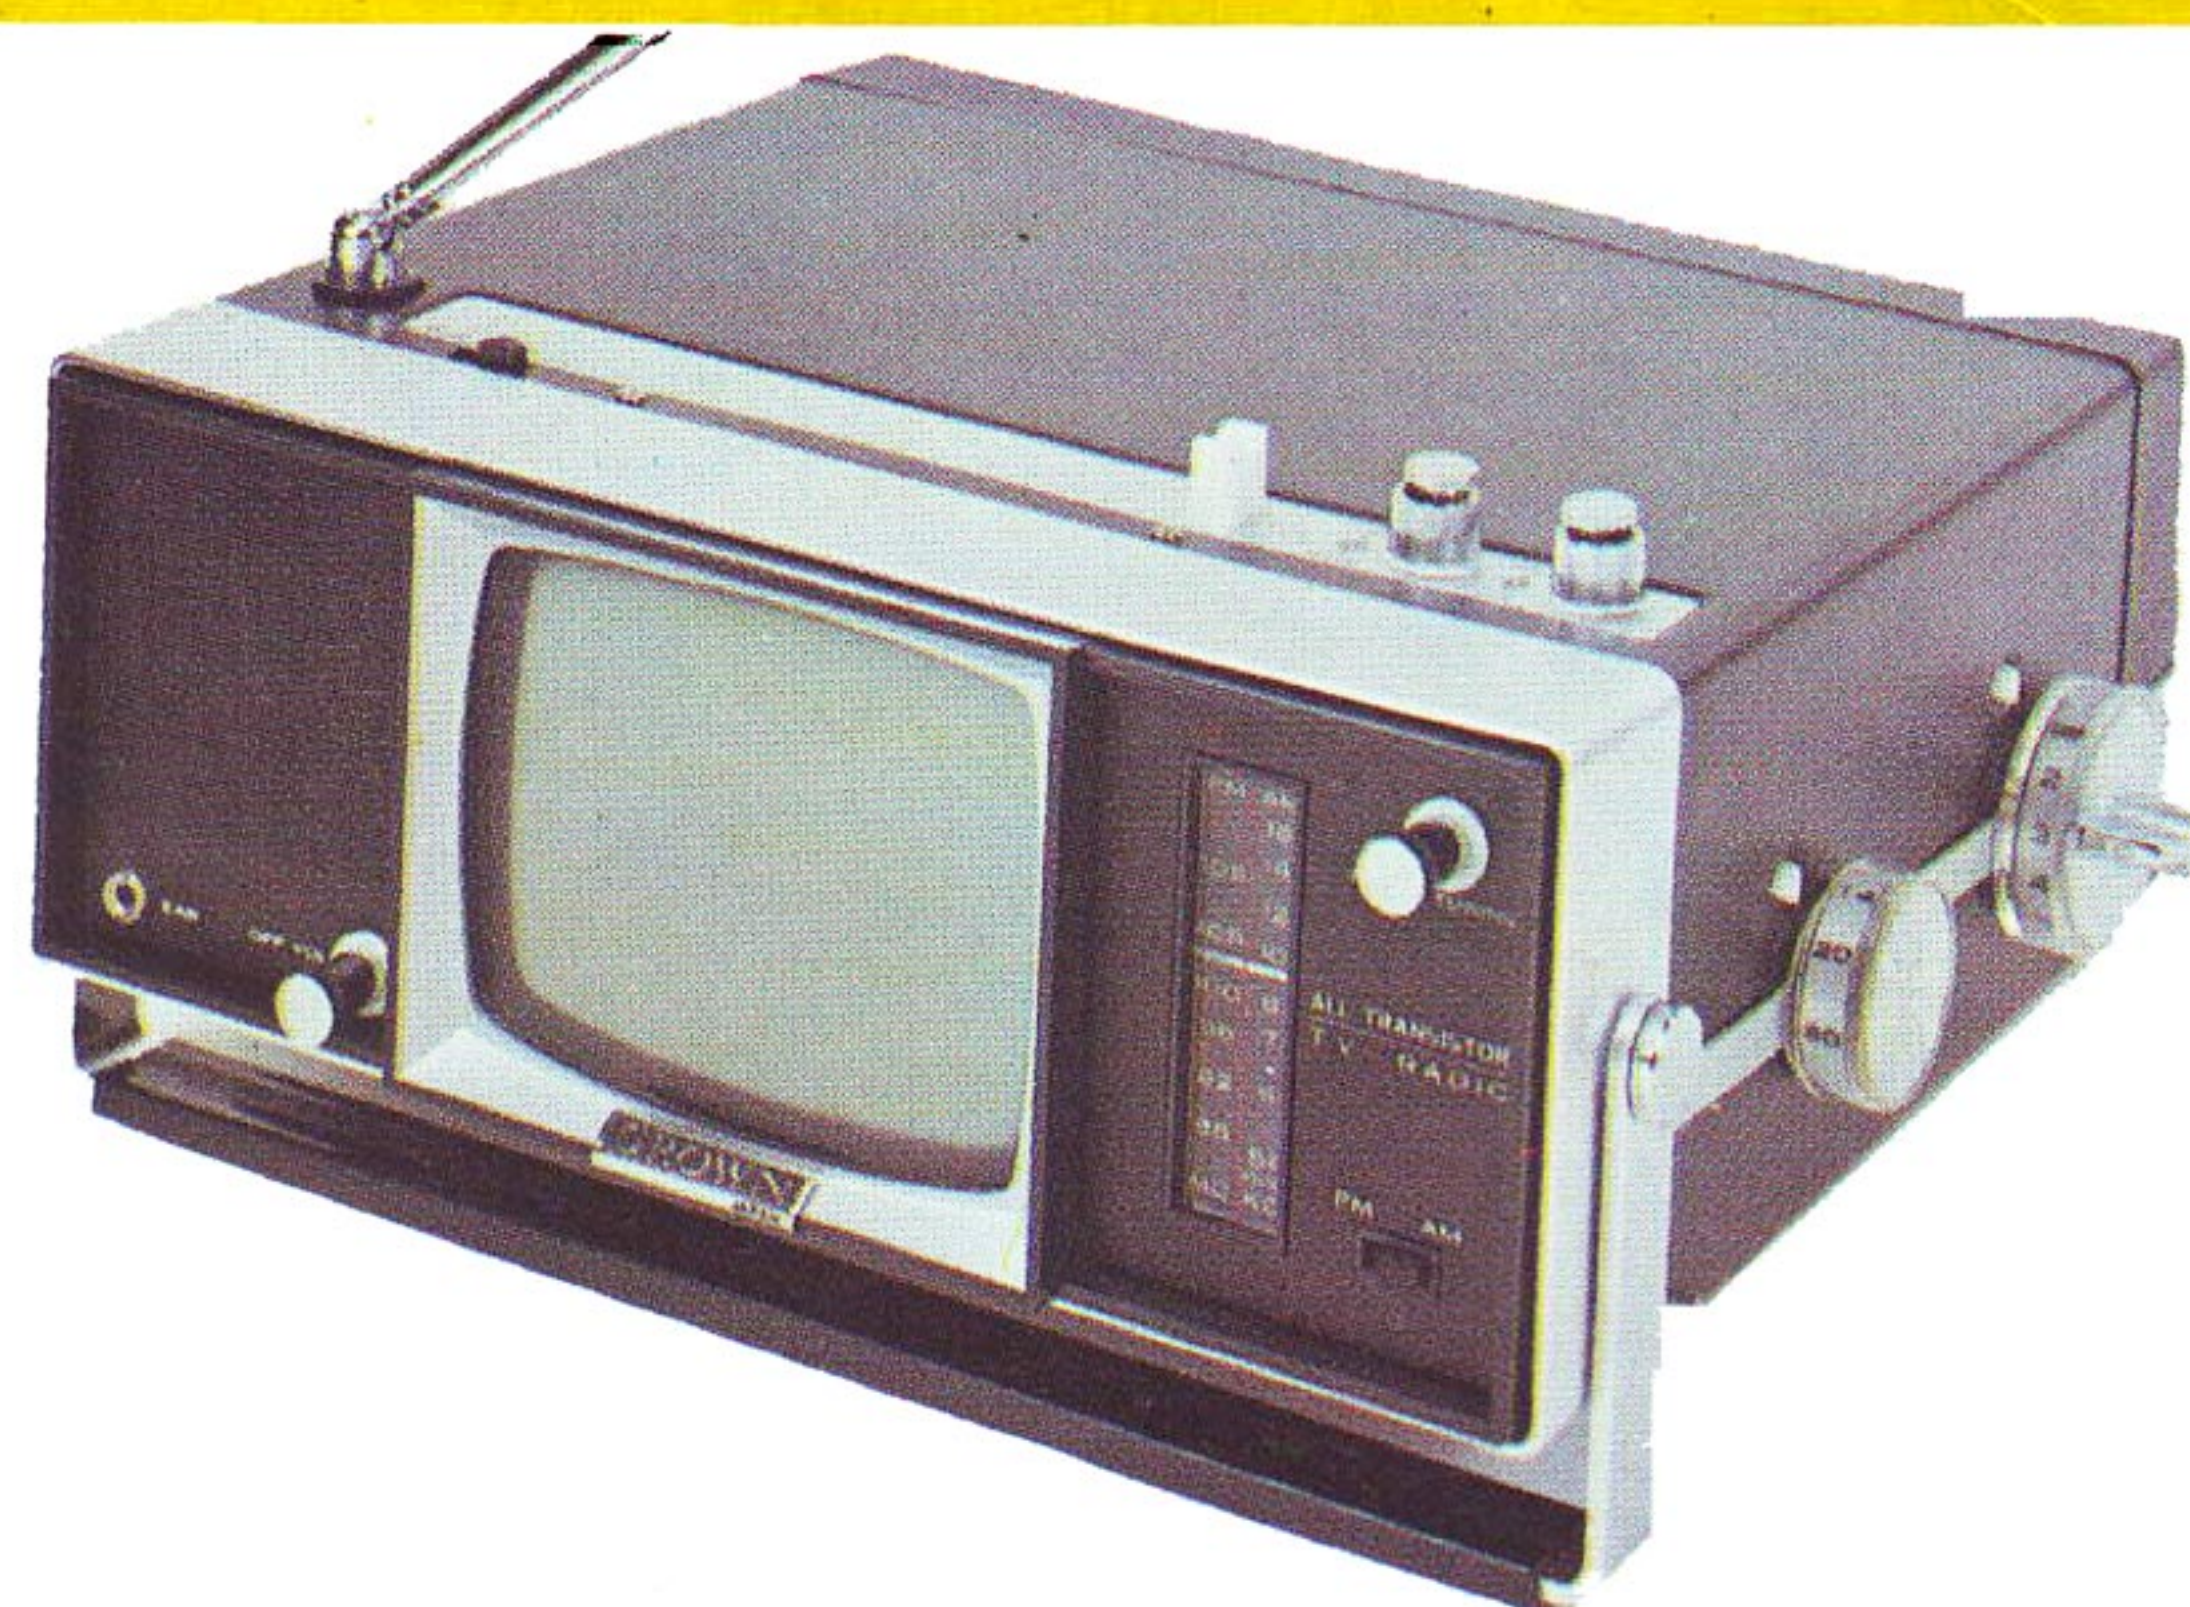

CTV-12S. An ingenious little combination that puts together a finely made micro-TV with an AM/FM radio. The TV uses advanced solid state components to bring sharp, clear pictures to its 4" (diagonal) screen. It pulls in VHF and UHF channels and incorporates Automatic Frequency Control and Automatic Gain Control to remain stable in cars, boats etc. The screen is tinted to give sharp daylight viewing. Power can come from regular flashlight batteries, AC, nickel-cadmium battery pack. The set has attractive matt-black front panels and the complete model weighs only 6.4 lbs.